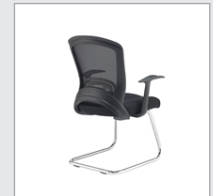

### Solaris mesh visitors chair - black

#### SOL100C1-K

The Solaris mesh back operators chair and visitors chair has a stylish injection moulded back with breathable mesh and a sculptured lumbar adjustment, which allows the user to sit with optimal comfort and personalised support. Its ergonomic design promotes circulation, which can increase energy and improve productivity in the workplace.

### PRODUCT FEATURES

- Black mesh back with chrome cantilever frame
- Injection moulded back with mesh upholstery
- Deep padded seat and back with pronounced lumbar support
- Combines a soft, resilient seat and supple mesh back
- Front support feet for anti-tilt
- Weight capacity 110kg