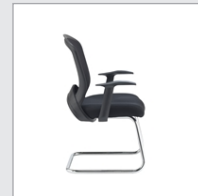

### Solaris mesh visitors chair - black

#### SOL100C1-K

The Solaris mesh back operators chair and visitors chair has a stylish injection moulded back with breathable mesh and a sculptured lumbar adjustment, which allows the user to sit with optimal comfort and personalised support. Its ergonomic design promotes circulation, which can increase energy and improve productivity in the workplace.

### PRODUCT FEATURES

- Black mesh back with chrome cantilever frame
- Injection moulded back with mesh upholstery
- Deep padded seat and back with pronounced lumbar support
- Combines a soft, resilient seat and supple mesh back
- Front support feet for anti-tilt
- Weight capacity 110kg