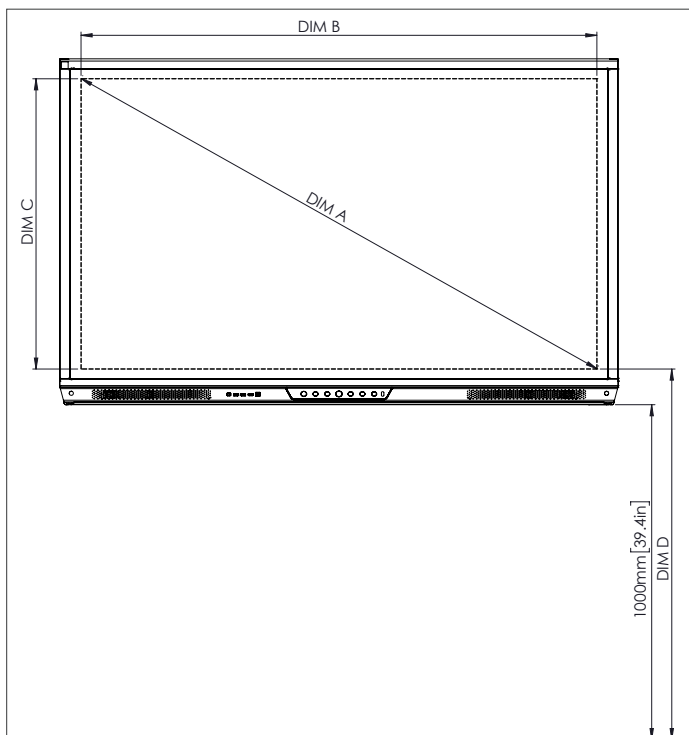

TECHNICAL DRAWINGS

70"

Front