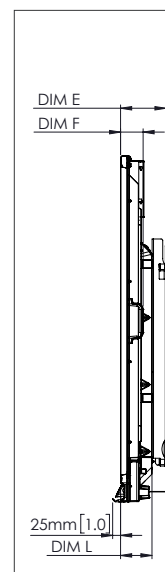

TECHNICAL DRAWINGS

70"

Front

DIM	DIMENSION (MM)	DIMENSION (IN)
A	1768	70.0
B	1541	60.7
C	867	34.1
D	1107	43.6
E	136	5.4
F	67	2.6
G	1033	40.7
H	1668	65.7
I	600	23.6
J Min	157	6.2
J Max	295	11.6
K Min	1157	45.6
K Max	1295	51.0
L	95	3.7

Back

Side

Page 3

© 2020 Promethean Limited. All rights reserved. Promethean Ltd. is owner of a number of trademarks in several jurisdictions across the world including but not limited to Promethean, the Promethean logo, ActivPanel, Titanium, Vellum, and ActivSoundBar. All third-party trademarks (including logos and icons) referenced by Promethean remain the property of their respective owners. Unless specifically identified as such, Promethean's use of third-party trademarks does not indicate any relationship, sponsorship, or endorsement between Promethean and the owners of these trademarks. Applicable Terms and Conditions for warranty and support available at PrometheanWorld.com/Warranty. All weights and dimensions are approximate. Product specifications are subject to change without notice. PrometheanWorld.com.