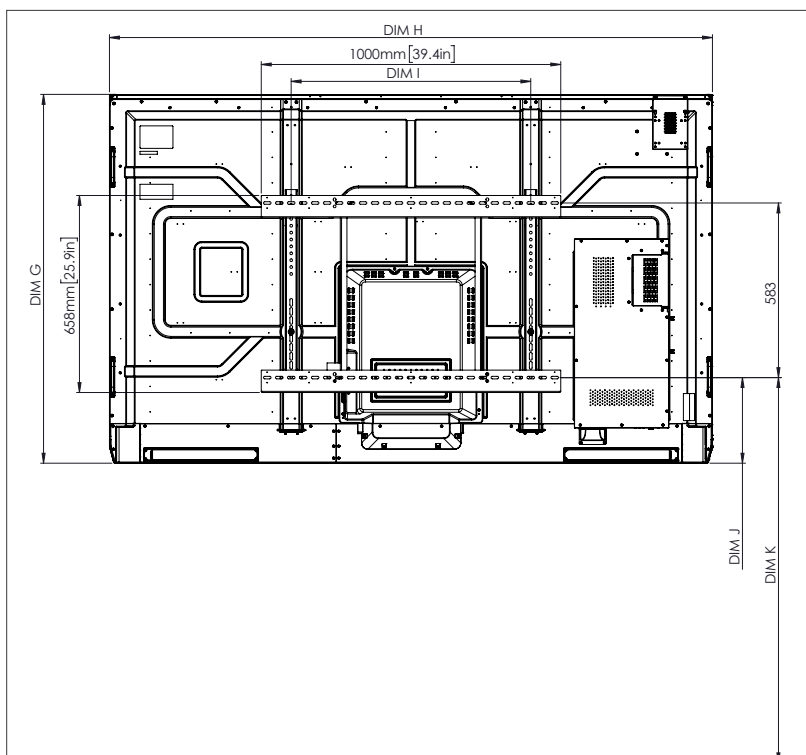

DIM	DIMENSION (MM)	DIMENSION (IN)
A	2176	85.6
B	1896	74.7
C	1067	42.0
D	1107	43.6
E	134	5.3
F	67	2.6
G	1231	48.5
H	2014	79.3
I	800	31.5
J Min	286	11.3
J Max	424	16.7
K Min	1286	50.6
K Max	1424	56.1
L	109	4.3

Back