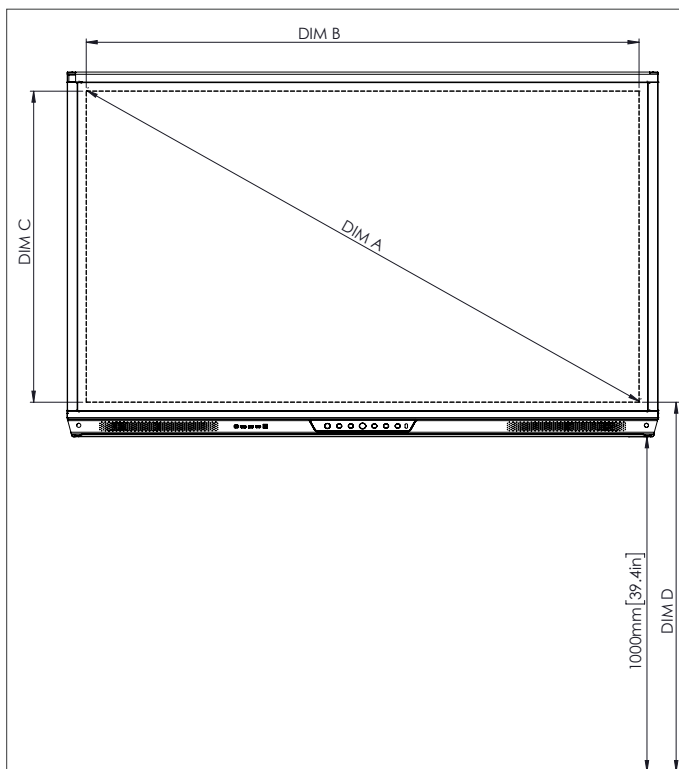

TECHNICAL DRAWINGS

75"

Front

DIM	DIMENSION (MM)	DIMENSION (IN)
A	1894	75.6
B	1651	65.0
C	928	36.5
D	1103	43.4
E	133	5.2
F	67	2.6
G	1089	42.9
H	1764	69.4
I	800	31.5
J Min	214	8.4
J Max	352	13.9
K Min	1215	47.8
K Max	1353	53.3
L	109	4.3