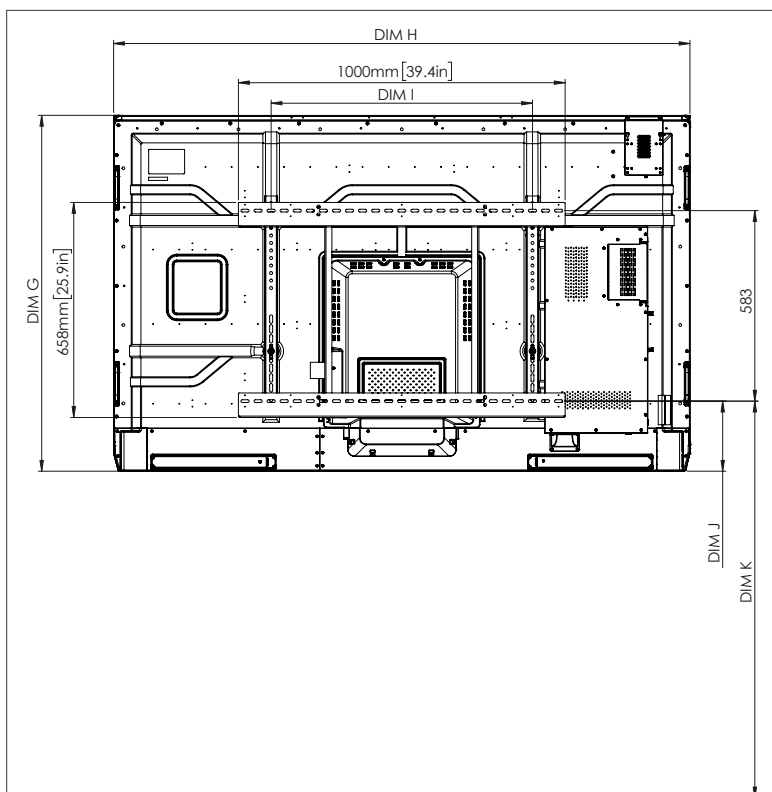

TECHNICAL DRAWINGS

75"

DIM	DIMENSION (MM)	DIMENSION (IN)
A	1894	75.6
B	1651	65.0
C	928	36.5
D	1103	43.4
E	133	5.2
F	67	2.6
G	1089	42.9
H	1764	69.4
I	800	31.5
J Min	214	8.4
J Max	352	13.9
K Min	1215	47.8
K Max	1353	53.3
L	109	4.3

Back

Page 4

© 2020 Promethean Limited. All rights reserved. Promethean Ltd. is owner of a number of trademarks in several jurisdictions across the world including but not limited to Promethean, the Promethean logo, ActivPanel, Titanium, Vellum, and ActivSoundBar. All third-party trademarks (including logos and icons) referenced by Promethean remain the property of their respective owners. Unless specifically identified as such, Promethean's use of third-party trademarks does not indicate any relationship, sponsorship, or endorsement between Promethean and the owners of these trademarks. Applicable Terms and Conditions for warranty and support available at PrometheanWorld.com/Warranty. All weights and dimensions are approximate. Product specifications are subject to change without notice. PrometheanWorld.com.