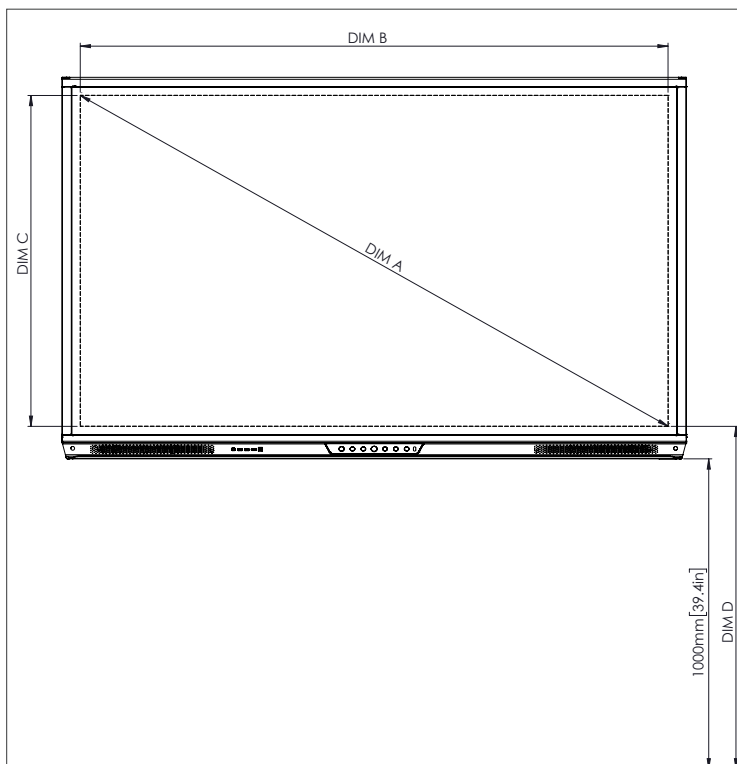

PHYSICAL SPECIFICATIONS

Panel Dimensions	70" 4K: 1668 x 1033 x 95 mm (65.7 x 40.7 x 3.7 in) 75" 4K: 1764 x 1089 x 109 mm (69.4 x 42.9 x 4.3 in) 86" 4K: 2014 x 1231 x 109 mm (79.3 x 48.5 x 4.3 in)
Packed Dimensions	70" 4K: 1796 x 1145 x 278 mm (70.7 x 45.1 x 11.0 in) 75" 4K: 1895 x 1200 x 278 mm (74.6 x 47.2 x 11.0 in) 86" 4K: 2140 x 1350 x 278 mm (84.3 x 53.1 x 11.0 in)
Net Weight	70" 4K: 53 kg (117 lbs) 75" 4K: 60 kg (132 lbs) 86" 4K: 75 kg (165 lbs)
Packed Weight	70" 4K: 75.5 kg (166.4 lbs) 75" 4K: 85.5 kg (188.5 lbs) 86" 4K: 101.6 kg (224.0 lbs)
Wall Mount Dimensions	1010 x 720 x 52 mm (39.8 x 28.3 x 2.0 in)
VESA Mount Point	70" 4K: 600 x 400 mm (23.6 x 15.7 in) 75" 4K: 800 x 400 mm (31.5 x 15.7 in) 86" 4K: 800 x 400 mm (31.5 x 15.7 in)

TECHNICAL DRAWINGS

70"

Front

DIM	DIMENSION (MM)	DIMENSION (IN)
A	1768	70.0
B	1541	60.7
C	867	34.1
D	1107	43.6
E	136	5.4
F	67	2.6
G	1033	40.7
H	1668	65.7
I	600	23.6
J Min	157	6.2
J Max	295	11.6
K Min	1157	45.6
K Max	1295	51.0
L	95	3.7

TECHNICAL DRAWINGS

75"

Front

DIM	DIMENSION (MM)	DIMENSION (IN)
A	1894	75.6
B	1651	65.0
C	928	36.5
D	1103	43.4
E	133	5.2
F	67	2.6
G	1089	42.9
H	1764	69.4
I	800	31.5
J Min	214	8.4
J Max	352	13.9
K Min	1215	47.8
K Max	1353	53.3
L	109	4.3

TECHNICAL DRAWINGS

86"

Front

DIM	DIMENSION (MM)	DIMENSION (IN)
A	2176	85.6
B	1896	74.7
C	1067	42.0
D	1107	43.6
E	134	5.3
F	67	2.6
G	1231	48.5
H	2014	79.3
I	800	31.5
J Min	286	11.3
J Max	424	16.7
K Min	1286	50.6
K Max	1424	56.1
L	109	4.3