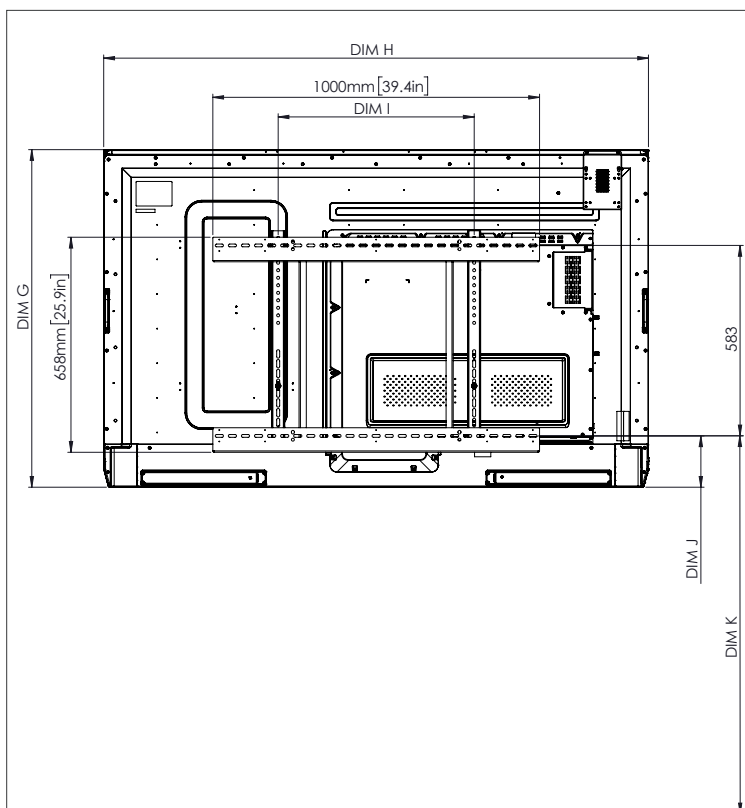

DIM	DIMENSION (MM)	DIMENSION (IN)
A	1768	70.0
B	1541	60.7
C	867	34.1
D	1107	43.6
E	136	5.4
F	67	2.6
G	1033	40.7
H	1668	65.7
I	600	23.6
J Min	157	6.2
J Max	295	11.6
K Min	1157	45.6
K Max	1295	51.0
L	95	3.7

Back