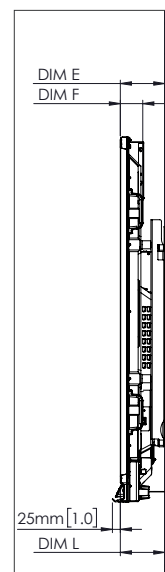

Side

Page 4

© 2020 Promethean Limited. All rights reserved. Promethean Ltd. is owner of a number of trademarks in several jurisdictions across the world including but not limited to Promethean, the Promethean logo, ActivPanel, Titanium, Vellum, and ActivSoundBar. All third-party trademarks (including logos and icons) referenced by Promethean remain the property of their respective owners. Unless specifically identified as such, Promethean's use of third-party trademarks does not indicate any relationship, sponsorship, or endorsement between Promethean and the owners of these trademarks. Applicable Terms and Conditions for warranty and support available at PrometheanWorld.com/Warranty. All weights and dimensions are approximate. Product specifications are subject to change without notice. PrometheanWorld.com.